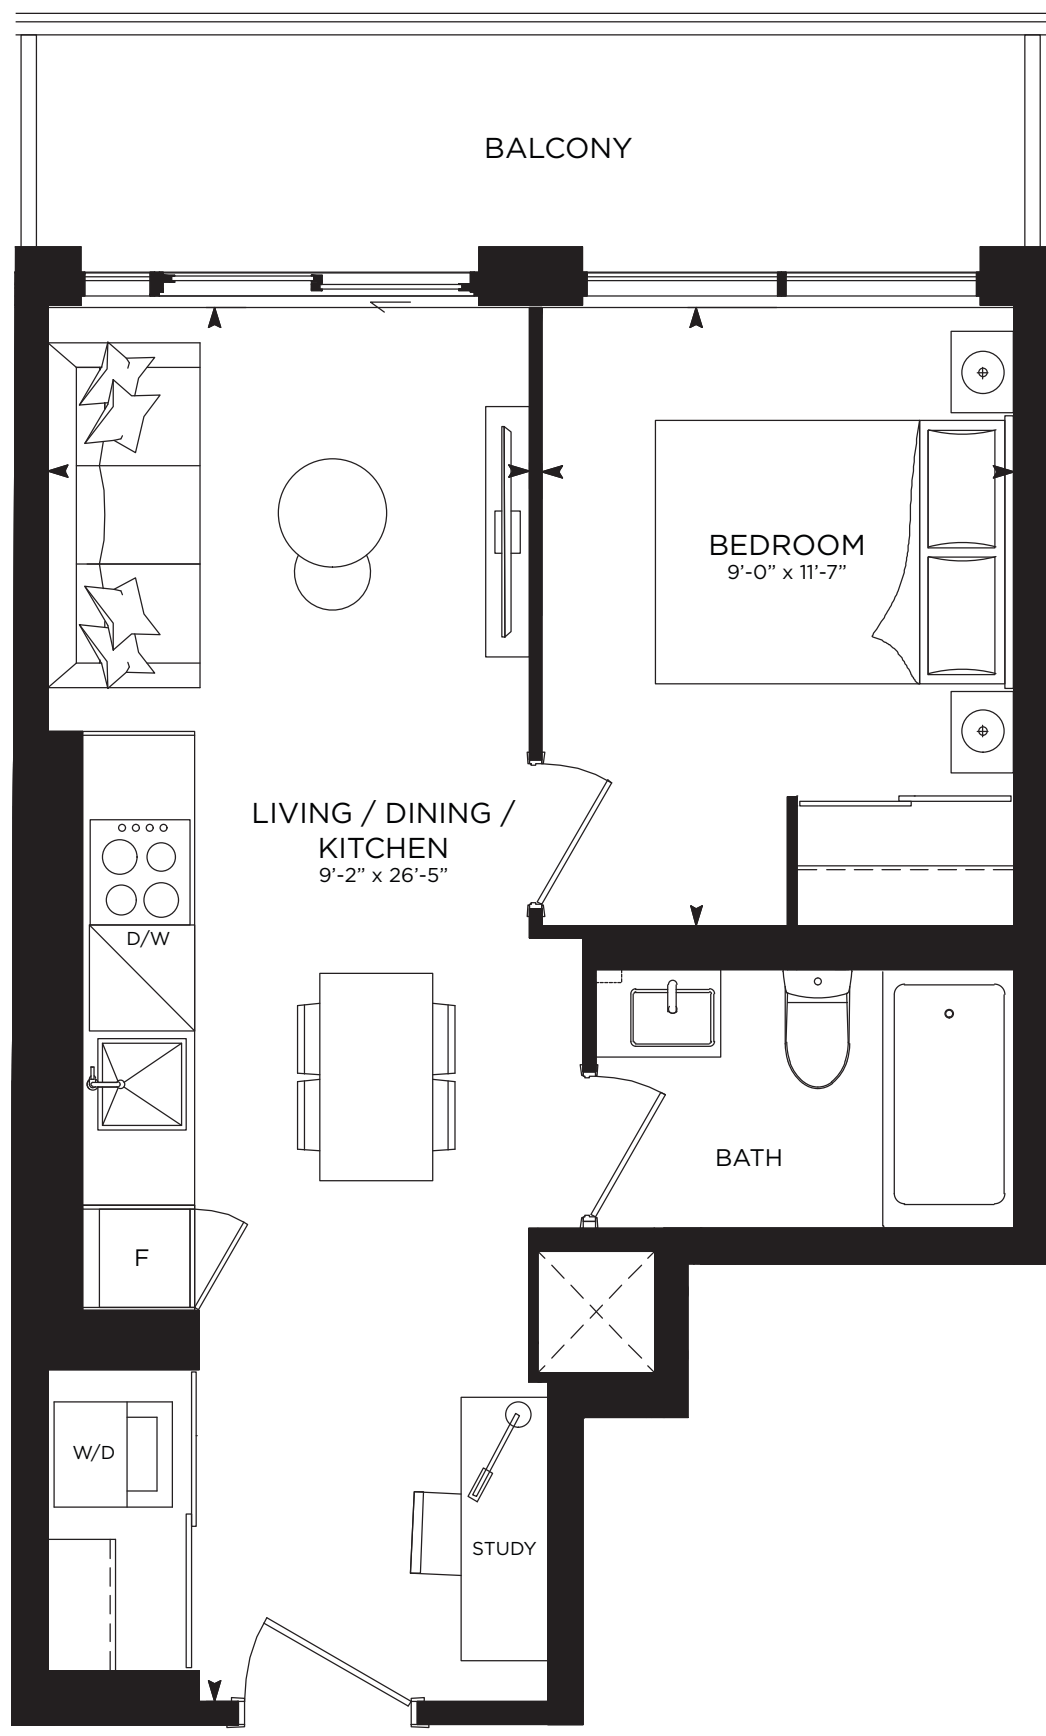

WESTLINE 459

1 BEDROOM + STUDY | 459 SQ.FT.

ALL PRICES, FIGURES, SIZES, SPECIFICATIONS AND INFORMATION ARE SUBJECT TO CHANGE WITHOUT NOTICE. E. & O.E. ALL AREAS AND STATED DIMENSIONS ARE APPROXIMATE. ACTUAL USABLE FLOOR SPACE, LIVING AREA AND SQUARE FOOTAGE MAY VARY FROM STATED FLOOR AREA. ALL ILLUSTRATIONS ARE ARTIST'S CONCEPT ONLY. ACTUAL UNIT AND OR BALCONY AND/OR TERRACE AND/OR PATIO MAY BE A REVERSE MIRROR IMAGE OF THE PLAN PRESENTED. THE PLAN PRESENTED DOES NOT REPRESENT THE ORIENTATION OF THE ACTUAL UNIT. EXTERIOR BUILDING ELEMENTS MAY BE VISIBLE FROM WITHIN UNIT, INCLUDING BUT NOT LIMITED TO FRIT PATTERNING, MULLION/METAL PANEL PLACEMENTS, OR OTHER VISUAL TREATMENTS. BALCONIES AND/OR TERRACES AND/OR PATIOS MAY INCLUDE PLANTERS AND/OR TREES AND/OR GARDENS WHICH HAVE MAINTENANCE REQUIREMENTS AND MAY IMPACT THE ACTUAL USEABLE AREA. UNITS MAY INCLUDE BULKHEADS AND/OR ANGLED COLUMNS. THE PURCHASE PRICE DOES NOT INCLUDE ANY FURNITURE. © 2021 CENTRECOURT DEVELOPMENTS. ALL RIGHTS RESERVED.